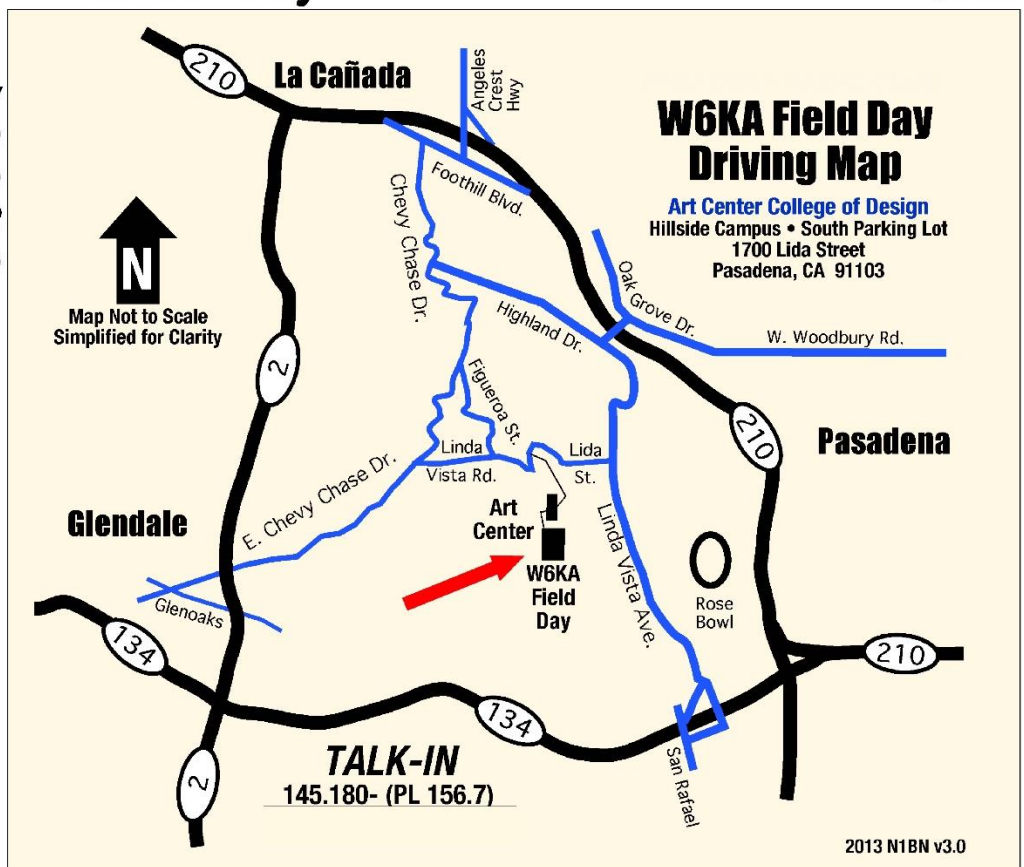

#ARRLFD • www.pasadenaradioclub.org