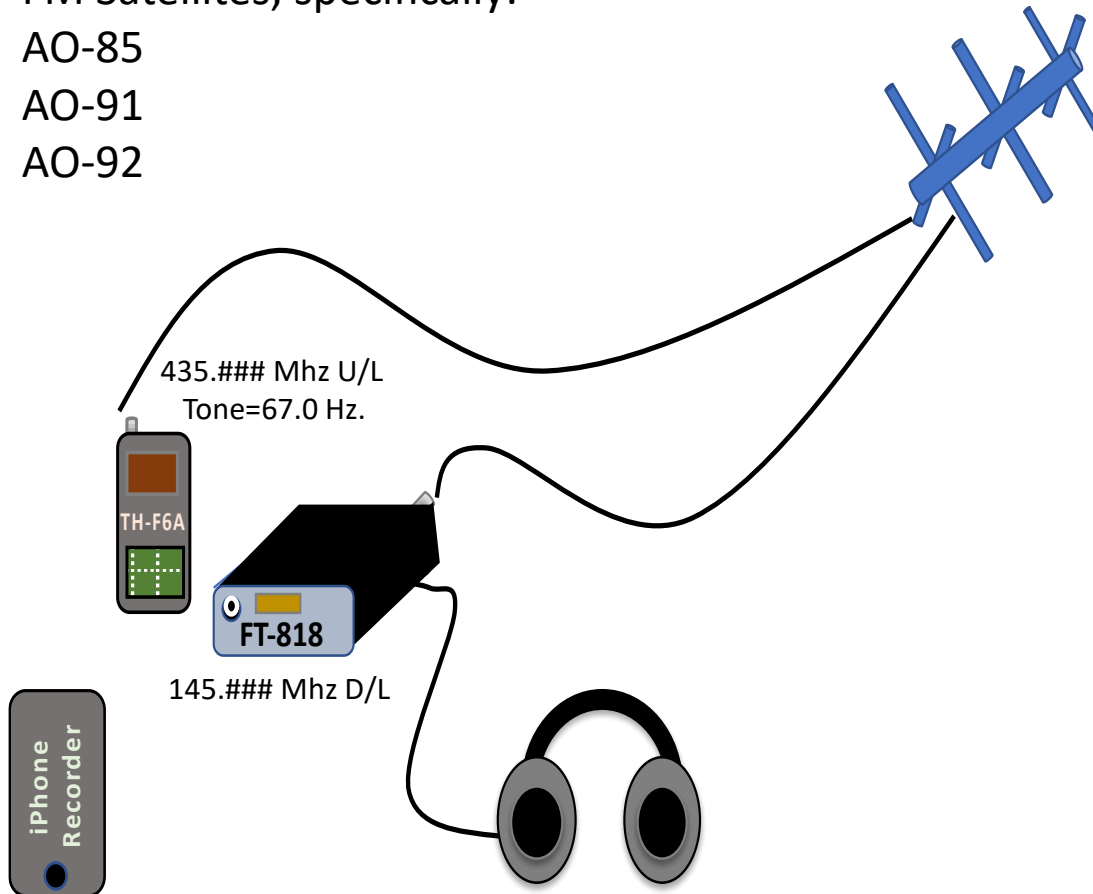

Satellite Operations

W6VIO has made contacts on some of the FM Satellites, specifically:

AO-85
AO-91
AO-92

Uplink: TH-F6A handheld
Downlink: FT-818
(full duplex)
Antenna: Arrow Antenna
Headphones are very helpful.
Have used a recorder
to keep track of contacts.
Tracking S/W: MacDoppler